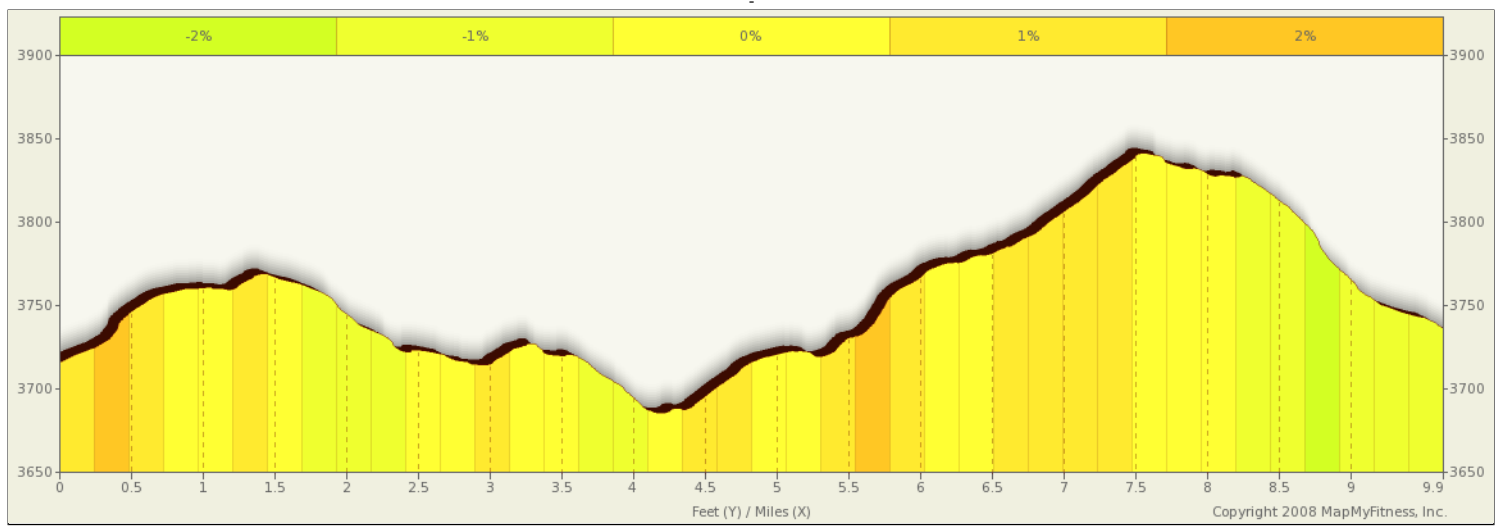

ROUTE DESCRIPTION:  
No Description Provided

ROUTE DESCRIPTION:  
No Description Provided

Notes		
AT	FOR	NOTES
0.24 mi.	414ft	Continue on McGilvray Rd
0.32 mi.	2695ft	Turn right at Rickard Rd
0.83 mi.	1mi 2700ft	Turn right at Larsen Rd
2.34 mi.	2mi 2324ft	Turn right at Ward Rd
4.78 mi.	2mi 99ft	Turn right at Gosney Rd
6.8 mi.	2mi 3614ft	Turn right at Arnold Market Rd
9.48 mi.	-	Slight right to stay on Arnold Market Rd